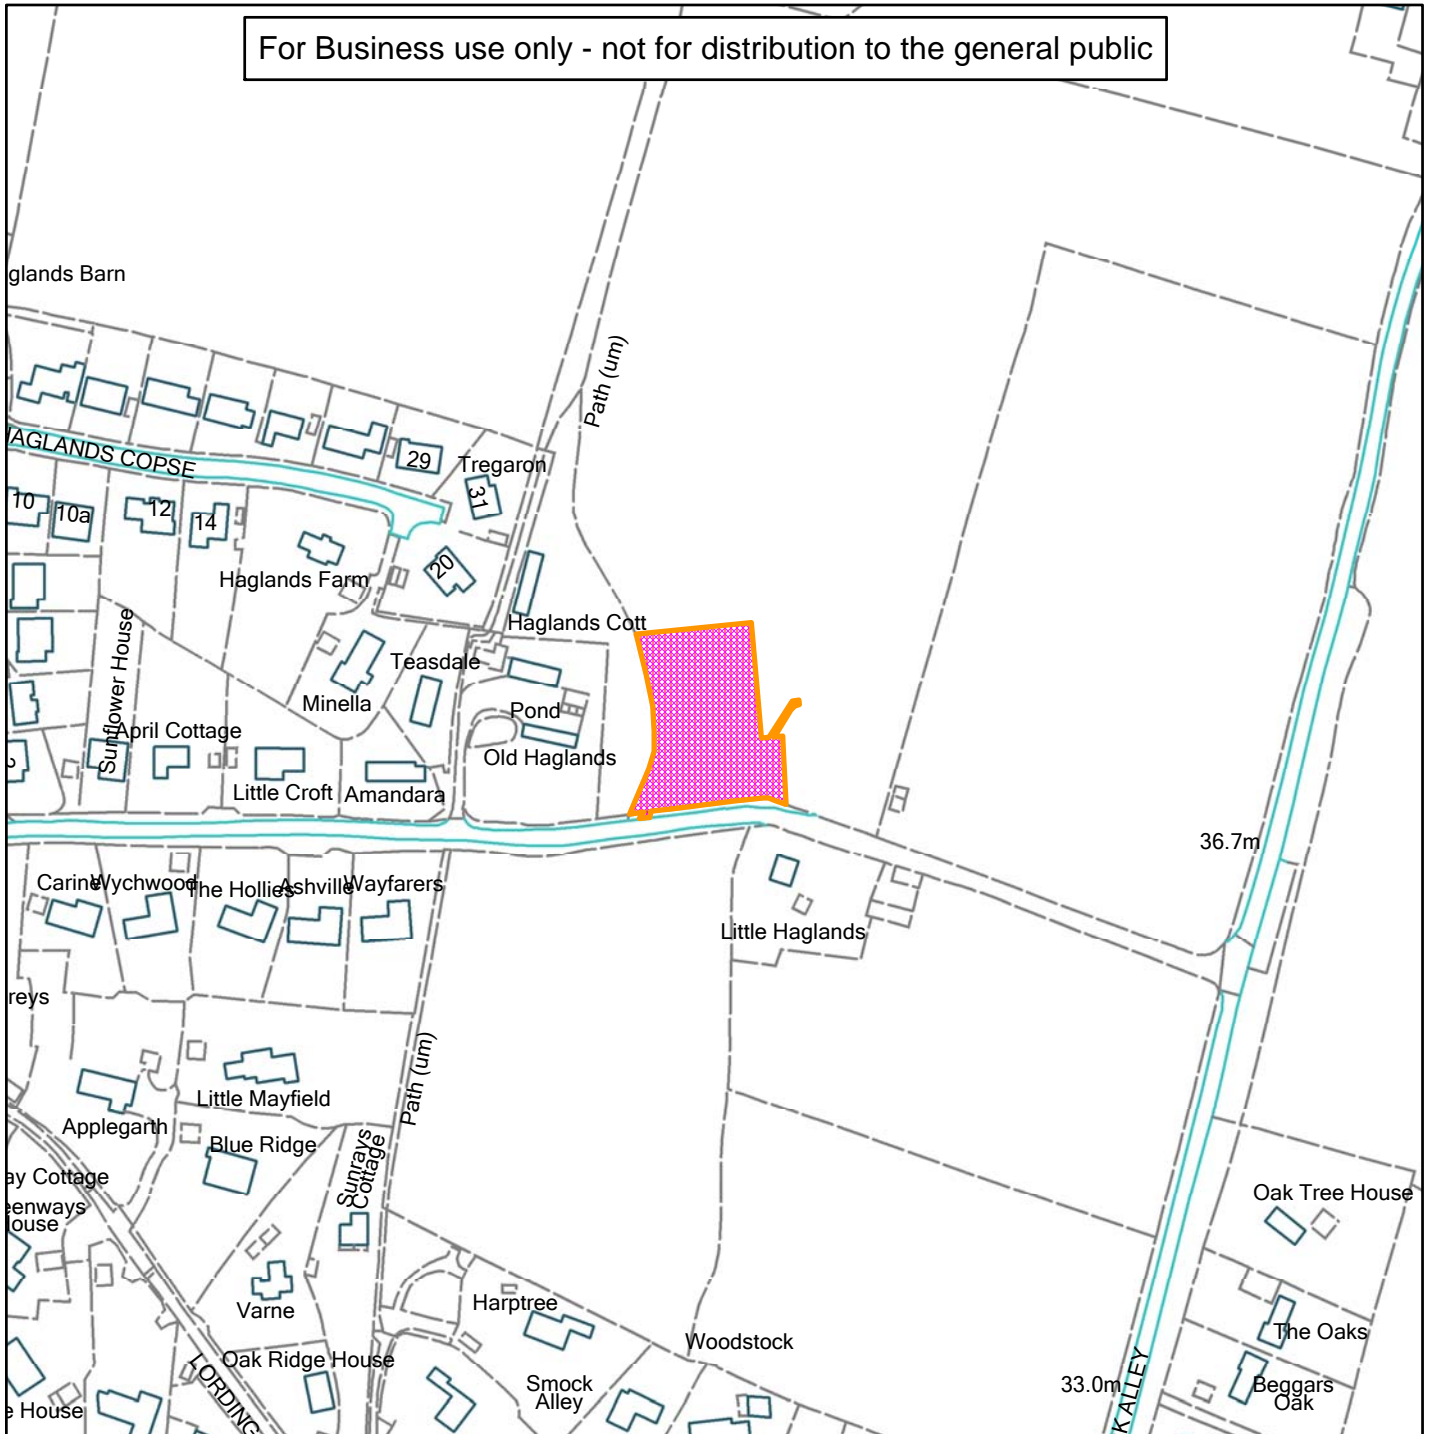

Moralee Farm

For Business use only - not for distribution to the general public

Scale: 1:2,500

Reproduced from the Ordnance Survey map with permission of the Controller of Her Majesty's Stationery Office © Crown Copyright 2012.

Unauthorised reproduction infringes Crown Copyright and may lead to prosecution or civil proceedings.

Organisation	Horsham District Council
Department	
Comments	Not Set
Date	07/12/2016
MSA Number	100023865